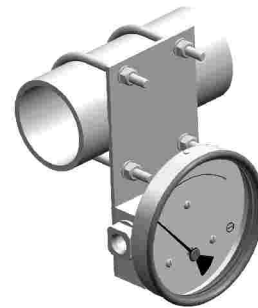

**PIPE & WALL MOUNTING COMBINATIONS, (200 DPG)  
without switch**

---

# BRACKET MOUNTING COMBINATIONS, (200 DPG) with & without switch

---