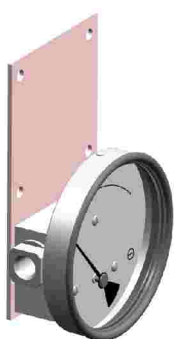

**PIPE & WALL MOUNTING COMBINATIONS, (200 DPG)  
without switch**

---

# BRACKET MOUNTING COMBINATIONS, (200 DPG) with & without switch

---