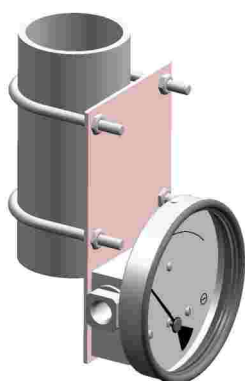

**PIPE & WALL MOUNTING COMBINATIONS, (200 DPG)  
without switch**

---

# BRACKET MOUNTING COMBINATIONS, (200 DPG) with & without switch

---