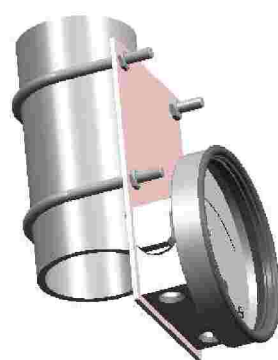

**PIPE & WALL MOUNTING COMBINATIONS, (200 DPG)  
without switch**

---

# BRACKET MOUNTING COMBINATIONS, (200 DPG) with & without switch

---