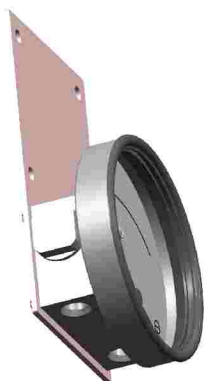

**PIPE & WALL MOUNTING COMBINATIONS, (200 DPG)  
without switch**

---

# BRACKET MOUNTING COMBINATIONS, (200 DPG) with & without switch

---