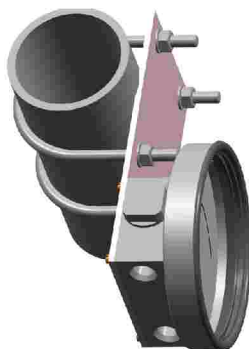

**PIPE & WALL MOUNTING COMBINATIONS, (200 DPG)  
without switch**

---

# BRACKET MOUNTING COMBINATIONS, (200 DPG) with & without switch

---