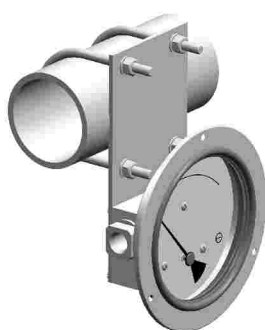

**PIPE & WALL MOUNTING COMBINATIONS, (200 DPG)  
without switch**

---

# BRACKET MOUNTING COMBINATIONS, (200 DPG) with & without switch

---