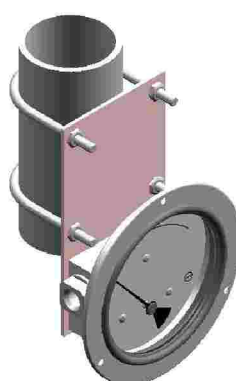

**PIPE & WALL MOUNTING COMBINATIONS, (200 DPG)  
without switch**

---

# BRACKET MOUNTING COMBINATIONS, (200 DPG) with & without switch

---