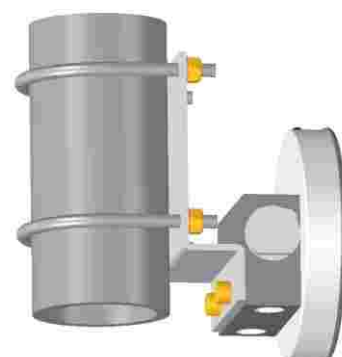

**PIPE & WALL MOUNTING COMBINATIONS, (200 DPG)  
without switch**

---

# BRACKET MOUNTING COMBINATIONS, (200 DPG) with & without switch

---