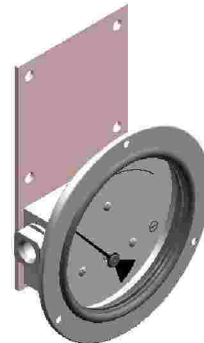

**PIPE & WALL MOUNTING COMBINATIONS, (200 DPG)  
without switch**

---

# BRACKET MOUNTING COMBINATIONS, (200 DPG) with & without switch

---